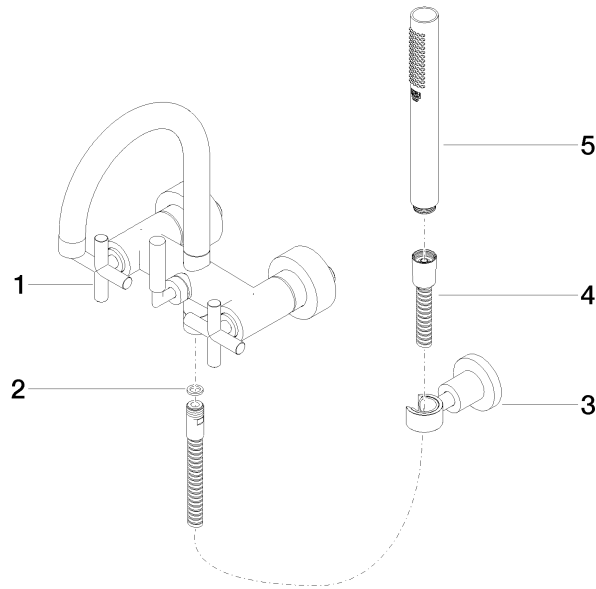

25 133 892

- spout: circular, air-enriched flow
- max. flow 22 l/min at 3 bar flow pressure
- Hand shower: COMPACT RAIN, max. flow rate 6.8 l/min (at 3 bar)
- complete hand shower set with anti-scale system
- 240mm projection
- rotary diverter for bath/shower
- slide-on rosettes Ø 65 mm
- rosette for shower holder Ø 50mm
- 1/2" connection
- gauge 150 mm - 15 mm
- metal shower hose 1250mm with integrated anti-twist protection

Intrinsic protection against back flow.

Stand pipes combination possible on request (x-TRA SERVICE).

	Platinum	25 133 892-08
	Chrome	25 133 892-00
	Brushed Platinum	25 133 892-06
	Dark Chrome	25 133 892-19
	Brushed Durabronze (23kt Gold)	25 133 892-28
	Matte Black	25 133 892-33
	Brushed Champagne (22kt Gold)	25 133 892-46
	Champagne (22kt Gold)	25 133 892-47
	Brushed Chrome	25 133 892-93
	Brushed Dark Platinum	25 133 892-99

### Spare parts list

No.	Item Number	Name	Quantity used	Delivery time
1	25 100 892-08	TARA Bath mixer for wall mounting - Platinum	1	-
Spare part can no longer be ordered, please order the replacement item				
2	90 14 20 026 00 90	seal	1	2
3	28 050 892-08	TARA Wall bracket - Platinum	1	40
4	90 30 02 072 00-08	Metal shower hose 1/2" x 3/8" x 1250 mm - Platinum	1	40
5	90 12 11 140 30-08	shower	1	40